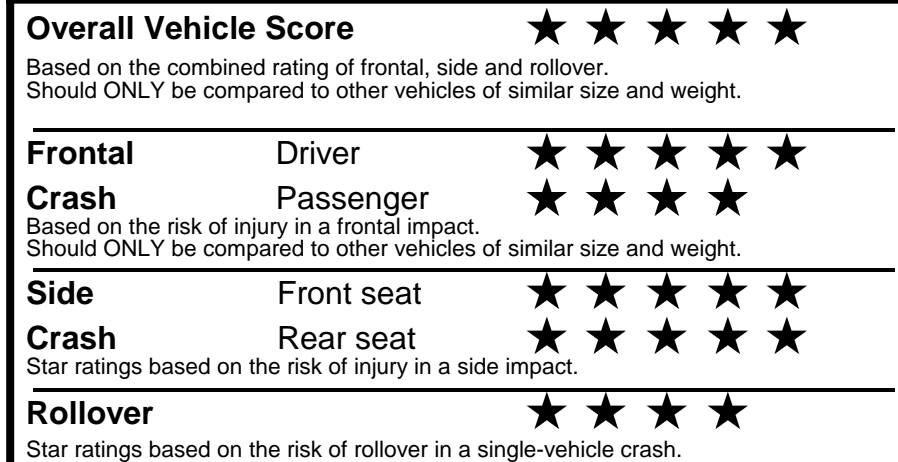

fueleconomy.gov

Calculate personalized estimates and compare vehicles

GOVERNMENT 5-STAR SAFETY RATINGS

Star ratings range from 1 to 5 stars (★★★★★) with 5 being the highest.
 Source: National Highway Traffic Safety Administration (NHTSA).
www.safercar.gov or 1-888-327-4236