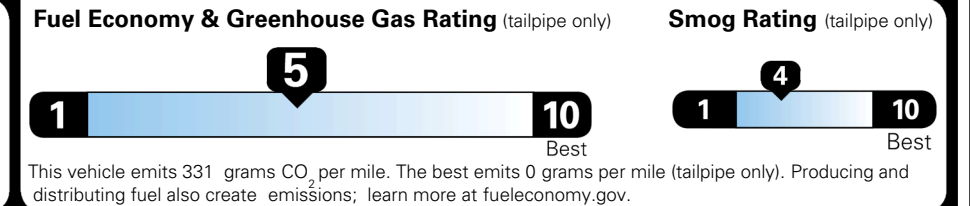

Actual results will vary for many reasons, including driving conditions and how you drive and maintain your vehicle. The average new vehicle gets 29 MPG and costs $8,500 to fuel over 5 years. Cost estimates are based on 15,000 miles per year at $ 3.30 per gallon. MPGe is miles per gasoline gallon equivalent. Vehicle emissions are a significant cause of climate change and smog.

fueleconomy.gov

Calculate personalized estimates and compare vehicles